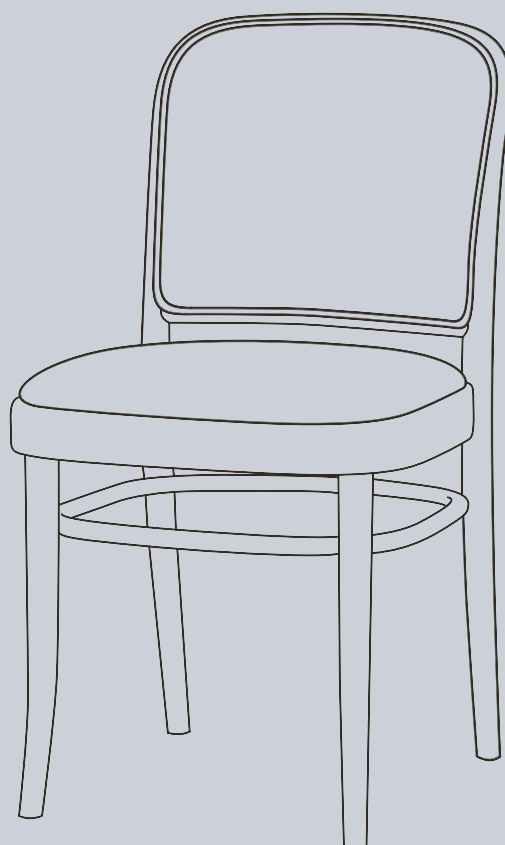

aspect 

811
Specification
Sheet.

A distinctive, yet timeless style that will form the heart of your relaxation space.

The comprehensive product family based on Josef Hoffmann's design of the A811 chair and armchair. The models incorporate Art Nouveau elements adapted into the shapes of manual bentwood technology, which can be combined with upholstery or weaves in the seat or backrest.