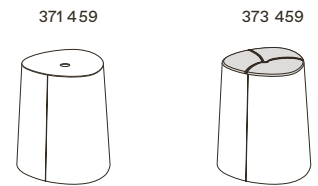

R U B Y Z

table top size / shape of the tabletop

ø 52/1

ø 52/1

table top thickness

25 mm

20 mm

total height

55 cm

54.5 cm

height up to the apron

52.5 cm

52.5 cm

total width of the base

32 cm3

2 cm

total length of the base

32 cm3

2 cm

Product execution – see the last page

Indent:

Custom timber finishes available.

Please refer to our TON finishes range for all timber selections

Product specifications.

Low stool.

P.O.V.	371 4593	373 459
total height, width, depth	45 cm 40 cm 40 cm	46.3 cm 40 cm 40 cm
height, width, depth of seat	45 cm 33 cm 33 cm	46.3 cm 33 cm 33 cm
stackability	10	10

Trolley.

P.O.V.	799 458
total height, width, depth	8.5 cm 40 cm 40 cm