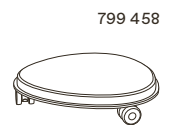

55 cm

54.5 cm

height up to the apron

52.5 cm

52.5 cm

total width of the base

32 cm3

2 cm

total length of the base

32 cm3

2 cm

Product execution – see the last page

Indent:

Custom timber finishes available.

Please refer to our TON finishes range for all timber selections

Product specifications.

Low stool.

P.O.V.	371 4593	373 459
total height, width, depth	45 cm 40 cm 40 cm	46.3 cm 40 cm 40 cm
height, width, depth of seat	45 cm 33 cm 33 cm	46.3 cm 33 cm 33 cm
stackability	10	10

Trolley.

P.O.V.	799 458
total height, width, depth	8.5 cm 40 cm 40 cm