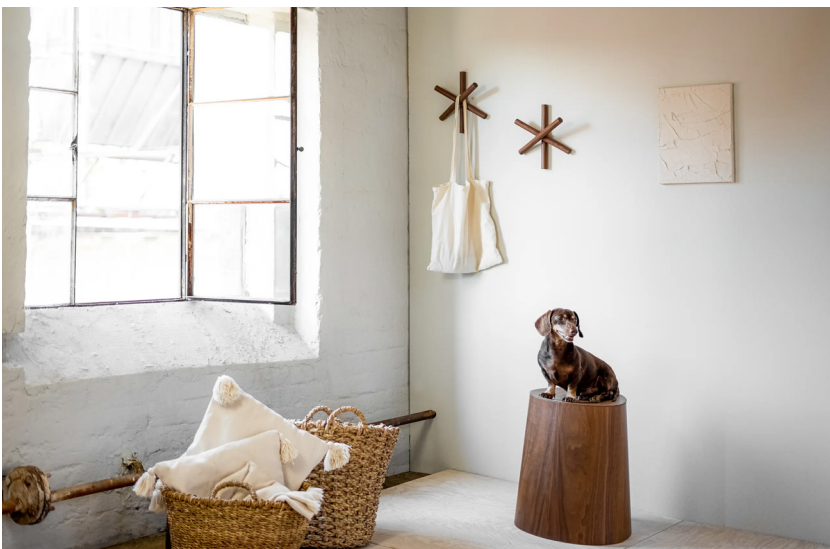

aspect 

Logs
Specification
Sheet.

Quality wood offcuts. Simple, reusable materiality.

The Logs coat hook is made from quality wood offcuts that are not suitable for making chairs. Logs will come to you in packaging made from recycled cardboard and was packed in the HelpSoul workspace for people with disabilities.

Things can be thrown away... or happily reused. So go ahead and hang it on your wall!

“Logs is an excellent example of how a product can make sense on so many levels, when both parties – designer and manufacturer – put their heads together and think in the right direction.”