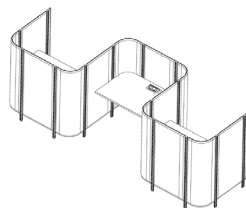

3 Bay Open Single

W3726 H1325 D1258

- 7 x 600 panels
- 2 x end panels
- 6 x 90° full corners
- 14 x post extrusion assemblies
- 12 x large brackets
- 6 x autex brackets
- 3 x 1200 x 700 desks
- 3 x PU01RUG15 pop-ups
- 3 x lamp mounts