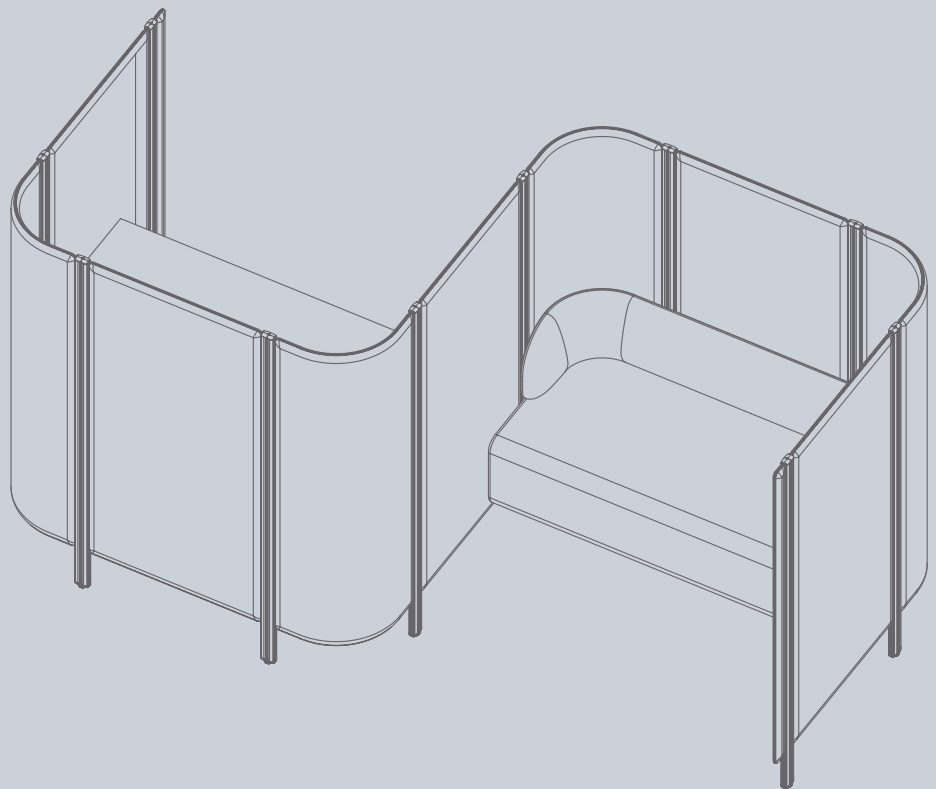

---

aspect 

Habitat  
Specification  
Sheet.

---

Habitat is a light, flexible, high-performing acoustic furniture system which represents the combined expertise of the three partners; Aspect, Autex and Blender.