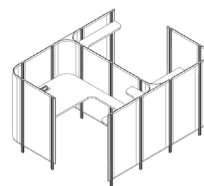

## Habitat workpoint configurations.

Each Habitat configuration is available in either 600mm or 800mm panels, resulting in 1200mm & 1400mm desk widths.

**Open Single**

W1258 H1325 D1006

- 3 x 600 panels
- 2 x end panels
- 2 x 90° full corners
- 6 x post extrusion assemblies
- 4 x large brackets
- 2 x autex brackets
- 1 x 1200 x 700 desk
- 1 x PU01RUG15 pop-up
- 1 x lamp mount

**Single Semi Private**

W1875 H1325 D1258

- 5 x 600 panels
- 2 x end panels
- 3 x 90° full corners
- 9 x post extrusion assemblies
- 4 x large brackets
- 6 x small brackets
- 1 x autex bracket
- 1 x 1200 x 1800 wrap around desk
- 1 x corner shelf
- 1 x PU01RUG15 pop-up
- 1 x lamp mount

**Semi Private Side to Side**

W1875 H1325 D2492

- 8 x 600 panels
- 2 x 600 half panels
- 4 x 90° half corners
- 2 x 90° full corners
- 4 x end panels
- 15 x post extrusion assemblies
- 8 x large brackets
- 12 x small brackets
- 2 x autex brackets
- 2 x 1200 x 1800 wrap around desks
- 2 x corner shelves
- 2 x PU01RUG15 pop-ups
- 2 x lamp mounts