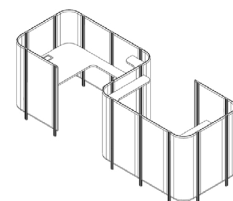

## Habitat workpoint configurations.

Each Habitat configuration is available in either 600mm or 800mm panels, resulting in 1200mm & 1400mm desk widths.

**Open Single**

W1258 H1325 D1006

- 3 x 600 panels
- 2 x end panels
- 2 x 90° full corners
- 6 x post extrusion assemblies
- 4 x large brackets
- 2 x autex brackets
- 1 x 1200 x 700 desk
- 1 x PU01RUG15 pop-up
- 1 x lamp mount

**Single Semi Private**

W1875 H1325 D1258

- 5 x 600 panels
- 2 x end panels
- 3 x 90° full corners
- 9 x post extrusion assemblies
- 4 x large brackets
- 6 x small brackets
- 1 x autex bracket
- 1 x 1200 x 1800 wrap around desk
- 1 x corner shelf
- 1 x PU01RUG15 pop-up
- 1 x lamp mount

**Semi Private Side to Side**

W1875 H1325 D2492

- 8 x 600 panels
- 2 x 600 half panels
- 4 x 90° half corners
- 2 x 90° full corners
- 4 x end panels
- 15 x post extrusion assemblies
- 8 x large brackets
- 12 x small brackets
- 2 x autex brackets
- 2 x 1200 x 1800 wrap around desks
- 2 x corner shelves
- 2 x PU01RUG15 pop-ups
- 2 x lamp mounts