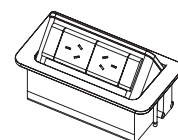

## Habitat. Accessories.

**Convenience Hook**

Mountable bag and coat hook.  
Slides into the extrusion bar.

**Lighting Mount**

Adjustable lighting mount designed specifically for the Tolomeo Mini Lamp.  
Slides into the extrusion bar.

**Tolomeo Mini Lamp**

Attaches to lighting mount.  
Tolomeo Mini Lamp to be purchased separately.

**Power Up**

Pop-up power and data supply.