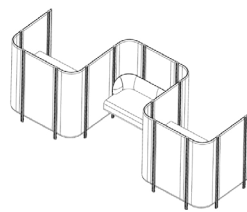

3 Bay Open Single With Seat

W3726 H1325 D1258

- 7 x 600 panels
- 2 x end panels
- 6 x 90° full corners
- 14 x post extrusion assemblies
- 8 x large brackets
- 4 x small brackets
- 4 x autex brackets
- 2 x 1200 x 700 desks
- 1 x seat
- 1 x backrest
- 2 x PU01RUG15 pop-ups
- 2 x lamp mounts