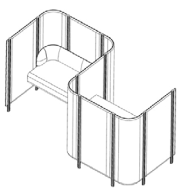

Product Specifications.

Habitat soft seating configurations.

Each Habitat configuration is available in either 600mm or 800mm panels, resulting in 1200mm & 1400mm couch and desk widths.

2 Bay Open Single With Seat

W2492 H1325 D1258

- 5 x 600 panels
- 2 x end panels
- 4 x 90° full corners
- 10 x post extrusion assemblies
- 4 x large brackets
- 4 x small brackets
- 2 x autex brackets
- 1 x 1200 x 700 desk
- 1 x seat
- 1 x backrest
- 1 x PU01RUG15 pop-up
- 1 x lamp mount