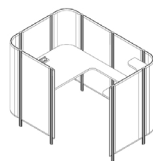

## Habitat workpoint configurations.

Each Habitat configuration is available in either 600mm or 800mm panels, resulting in 1200mm & 1400mm desk widths.

**Open Single**

W1258 H1325 D1006

- 3 x 600 panels
- 2 x end panels
- 2 x 90° full corners
- 6 x post extrusion assemblies
- 4 x large brackets
- 2 x autex brackets
- 1 x 1200 x 700 desk
- 1 x PU01RUG15 pop-up
- 1 x lamp mount

**Single Semi Private**

W1875 H1325 D1258

- 5 x 600 panels
- 2 x end panels
- 3 x 90° full corners
- 9 x post extrusion assemblies
- 4 x large brackets
- 6 x small brackets
- 1 x autex bracket
- 1 x 1200 x 1800 wrap around desk
- 1 x corner shelf
- 1 x PU01RUG15 pop-up
- 1 x lamp mount