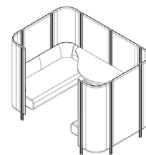

Double Facing Seated

W1875 H1325 D1258

- 4 x 600 panels
- 2 x end panels
- 4 x 90° full corners
- 9 x post extrusion assemblies
- 1 x large bracket
- 8 x small brackets
- 1 x table bracket right
- 1 x table bracket left
- 1 x 1280 x 500 desk
- 2 x seats
- 2 x backrests

Habitat. Accessories.

Mountable bag and coat hook.
Slides into the extrusion bar.

Lighting Mount

Adjustable lighting mount designed specifically for the Tolomeo Mini Lamp.
Slides into the extrusion bar.