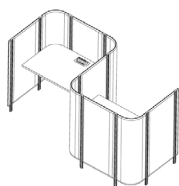

**Semi Private Side to Side**

W1875 H1325 D2492

- 8 x 600 panels
- 2 x 600 half panels
- 4 x 90° half corners
- 2 x 90° full corners
- 4 x end panels
- 15 x post extrusion assemblies
- 8 x large brackets
- 12 x small brackets
- 2 x autex brackets
- 2 x 1200 x 1800 wrap around desks
- 2 x corner shelves
- 2 x PU01RUG15 pop-ups
- 2 x lamp mounts

**Semi Private Back to Back**

W3726 H1325 D1258

- 9 x 600 panels
- 6 x 90° full corners
- 2 x end panels
- 15 x post extrusion assemblies
- 8 x large brackets
- 12 x small brackets
- 2 x autex brackets
- 2 x 1200 x 1800 wrap around desks
- 2 x corner shelves
- 2 x PU01RUG15 pop-ups
- 2 x lamp mounts