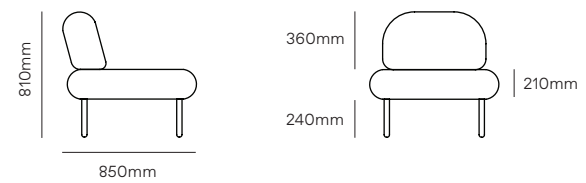

An Aspect partnership product.
Designed by E9 Design.
Designed & made in Sydney, Australia.

Materials	Galvanised steel frame Joyce VPF foam, high resilience seat foam (Global Green Tag certified) 'Bounce' steel sprung seating system Removable covers
Colours	Custom upholstery available Timber legs (American Oak, Tasmanian Oak, Walnut or Blackwood) Steel legs Custom leg heights available
Variations	Chair, sofa and corner modules (850mm depth) Ottomans
Lead Time	5-6 weeks
Warranty	Lifetime warranty
Certifications	Joyce VPF foam is Global Green Tag certified (Green Rate: Level A) The cleanest and greenest method of foam-making in the world

Product specifications.

Ethos module seat height.

390mm seat height.

450mm seat height.

Ethos chair modules.

Ethos corner modules.

Ethos sofa modules.

Product specifications.