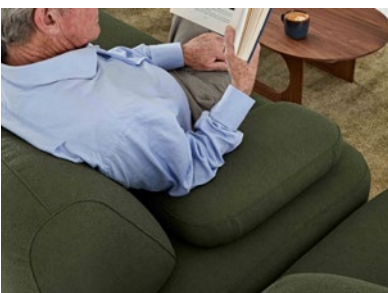

Furniture plays a key role in shaping spaces within the workplace. With an aligned design philosophy, Aspect and E9 Design create flexible, comfortable pieces that change to suit the ways in which we really want to use them.

Fitting the way you want to use your space, and aligning with your values, our custom designs make it easy to create a look that doesn't just lift your mood, it stands the test of time.