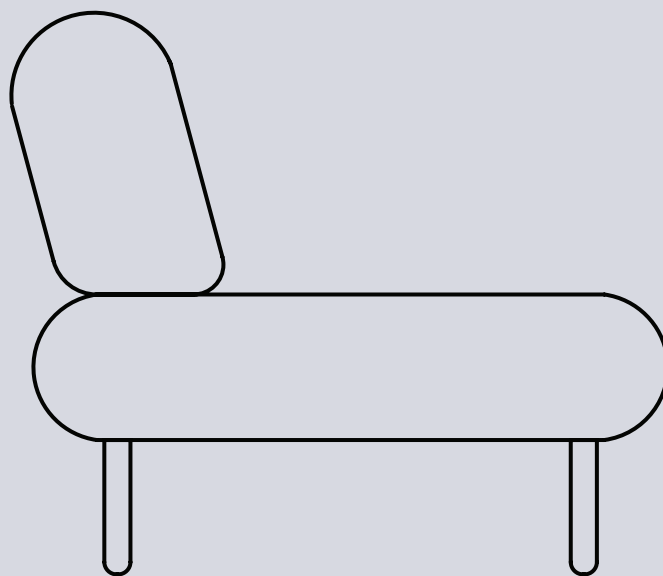

aspect 

Ethos
Specification
Sheet.

Ethos is a range designed for comfort and flexibility.

With its organic shapes, soft curves and quality finishes, Ethos is a range designed for comfort and flexibility. The three sofas that create Ethos make it easy to design a space that reflects your personality and lifestyle.

With the option for custom leg heights and a wide selection of seating shapes including curves, corners, and ottomans, Ethos is designed with flexibility at its core.

Furniture plays a key role in shaping spaces within the workplace. With an aligned design philosophy, Aspect and E9 Design create flexible, comfortable pieces that change to suit the ways in which we really want to use them.

An Aspect partnership product.
Designed by E9 Design.
Designed & made in Sydney, Australia.

Materials	Galvanised steel frame Joyce VPF foam, high resilience seat foam (Global Green Tag certified) 'Bounce' steel sprung seating system Removable covers
Colours	Custom upholstery available Timber legs (American Oak, Tasmanian Oak, Walnut or Blackwood) Steel legs Custom leg heights available
Variations	Chair, sofa and corner modules (850mm depth) Ottomans
Lead Time	5-6 weeks
Warranty	Lifetime warranty
Certifications	Joyce VPF foam is Global Green Tag certified (Green Rate: Level A) The cleanest and greenest method of foam-making in the world

Product specifications.

Ethos module seat height.

390mm seat height.

450mm seat height.

Ethos chair modules.

Ethos corner modules.

Ethos sofa modules.

Product specifications.