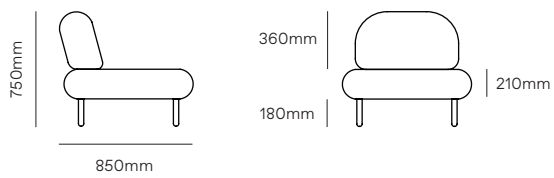

An Aspect partnership product.
Designed by E9 Design.
Designed & made in Sydney, Australia.

Materials	Galvanised steel frame Joyce VPF foam, high resilience seat foam (Global Green Tag certified) 'Bounce' steel sprung seating system Removable covers
Colours	Custom upholstery available Timber legs (American Oak, Tasmanian Oak, Walnut or Blackwood) Steel legs Custom leg heights available
Variations	Chair, sofa and corner modules (850mm depth) Ottomans
Lead Time	5-6 weeks
Warranty	Lifetime warranty
Certifications	Joyce VPF foam is Global Green Tag certified (Green Rate: Level A) The cleanest and greenest method of foam-making in the world

Product specifications.

Ethos module seat height.

390mm seat height.

450mm seat height.

Ethos chair modules.

Ethos corner modules.

Ethos sofa modules.

Product specifications.