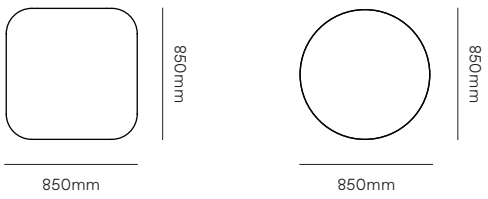

Product specifications.

Ethos ottomans.