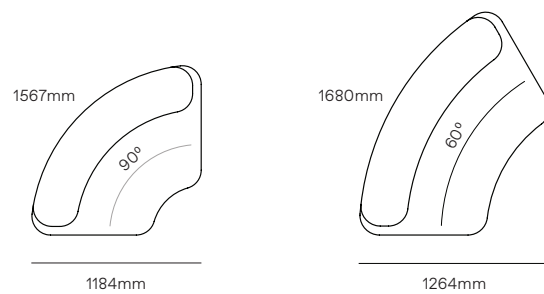

Product specifications.

Ethos module seat height.

390mm seat height.

450mm seat height.

Ethos chair modules.

Ethos corner modules.

Ethos sofa modules.

Product specifications.