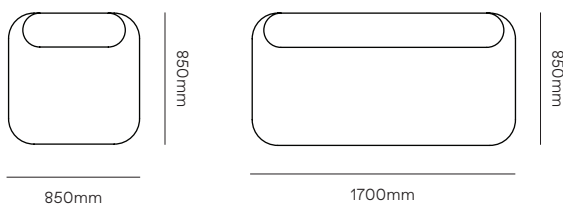

Product specifications.

Ethos module seat height.

390mm seat height.

450mm seat height.

Ethos chair modules.

Ethos corner modules.

Ethos sofa modules.

Product specifications.