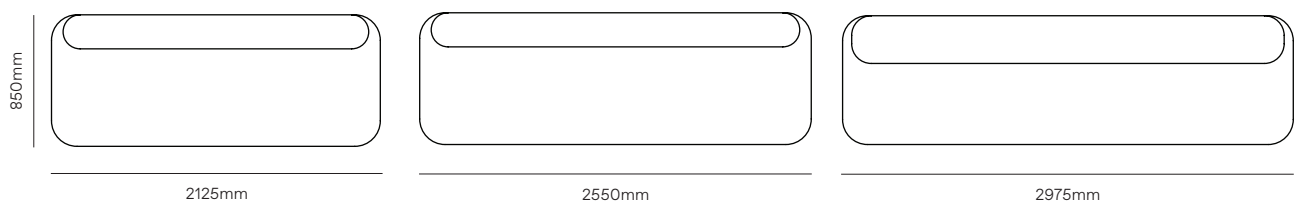

Product specifications.

Ethos module seat height.

390mm seat height.

450mm seat height.

Ethos chair modules.

Ethos corner modules.

Ethos sofa modules.

Product specifications.