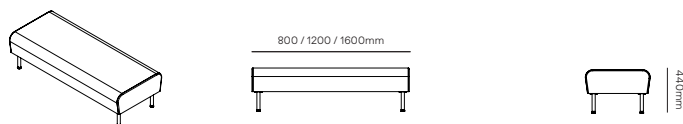

# Drift lite module specifications.

Drift lite module seat height & foot detail.

Lite straight module.

Lite concave 60° degree module.

Lite concave 90° degree module.

Lite convex 60° degree module.

# Drift lite module specifications.

Lite convex 90° degree module.

Lite full corner rounded module.

Lite ottoman straight.

Lite 60° degree ottoman.

Lite 90° degree ottoman.