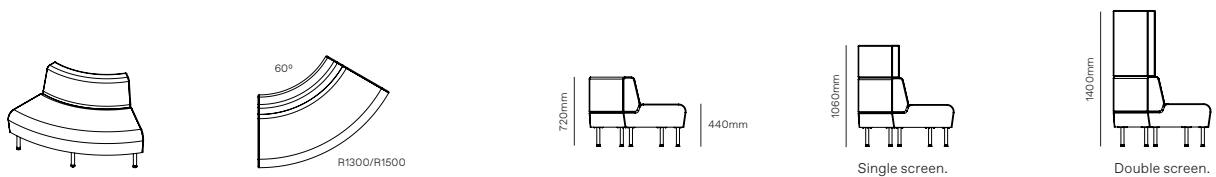

# Drift full module specifications.

Drift full module seat height & foot detail.

Full straight module.

Full concave 60° degree module.

Full concave 90° degree module.

Full convex 60° degree module.

# Drift full module specifications.

Full convex 90° degree module.

Full corner rounded.

Full ottoman straight.

Full ottoman 60° degree.

Full ottoman 90° degree.

# Drift lite module specifications.

Drift lite module seat height & foot detail.

Lite straight module.

Lite concave 60° degree module.

Lite concave 90° degree module.

Lite convex 60° degree module.

# Drift lite module specifications.

Lite convex 90° degree module.

Lite full corner rounded module.

Lite ottoman straight.

Lite 60° degree ottoman.

Lite 90° degree ottoman.