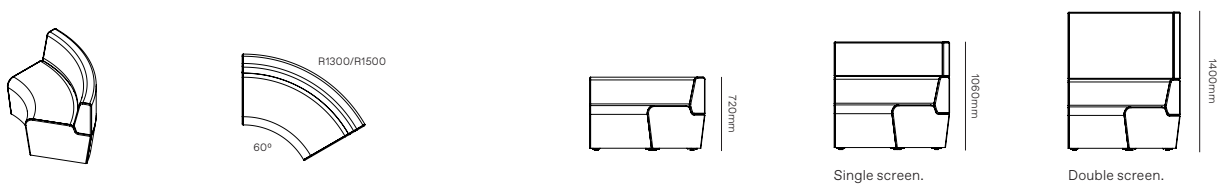

# Drift full module specifications.

Drift full module seat height & foot detail.

Full straight module.

Full concave 60° degree module.

Full concave 90° degree module.

Full convex 60° degree module.

# Drift full module specifications.

Full convex 90° degree module.

Full corner rounded.

Full ottoman straight.

Full ottoman 60° degree.

Full ottoman 90° degree.