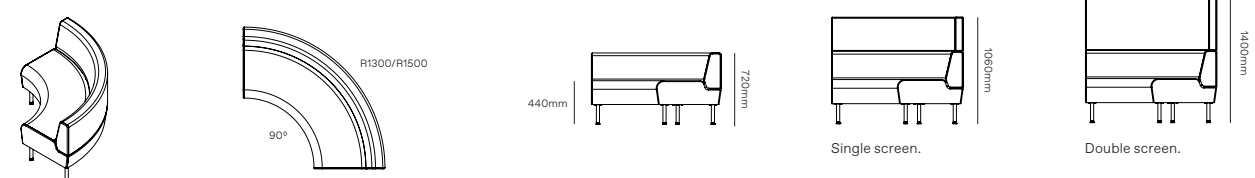

# Drift full module specifications.

Full convex 90° degree module.

Full corner rounded.

Full ottoman straight.

Full ottoman 60° degree.

Full ottoman 90° degree.

# Drift lite module specifications.

Drift lite module seat height & foot detail.

Lite straight module.

Lite concave 60° degree module.

Lite concave 90° degree module.

Lite convex 60° degree module.

# Drift lite module specifications.

Lite convex 90° degree module.

Lite full corner rounded module.

Lite ottoman straight.

Lite 60° degree ottoman.

Lite 90° degree ottoman.