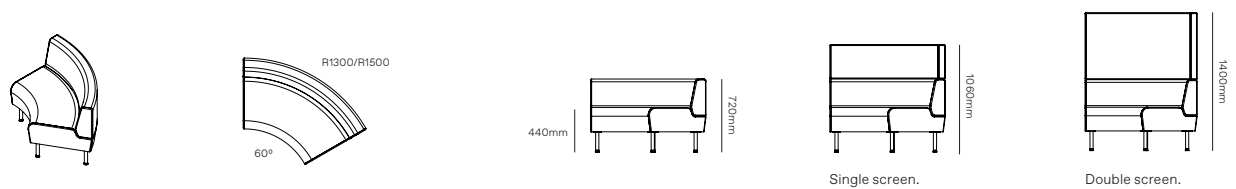

# Drift full module specifications.

Drift full module seat height & foot detail.

Full straight module.

Full concave 60° degree module.

Full concave 90° degree module.

Full convex 60° degree module.

# Drift full module specifications.

Full convex 90° degree module.

Full corner rounded.

Full ottoman straight.

Full ottoman 60° degree.

Full ottoman 90° degree.

# Drift lite module specifications.

Drift lite module seat height & foot detail.

Lite straight module.

Lite concave 60° degree module.

Lite concave 90° degree module.

Lite convex 60° degree module.

# Drift lite module specifications.

Lite convex 90° degree module.

Lite full corner rounded module.

Lite ottoman straight.

Lite 60° degree ottoman.

Lite 90° degree ottoman.