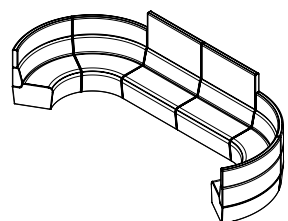

Configuration 04.

- 2x full 1200W straight, double screen
- 4x full 1300R 60° concave, single screen