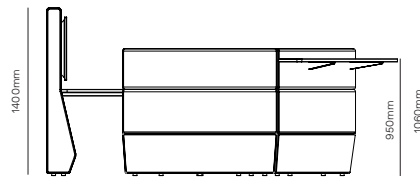

Drift Collab setting specifications.

Collab setting with media unit.