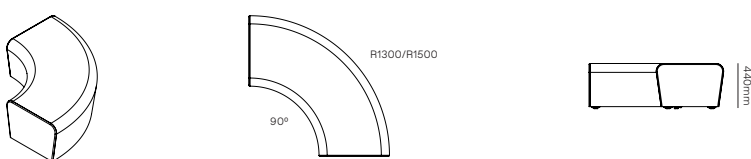

# Drift full module specifications.

Drift full module seat height & foot detail.

Full straight module.

Full concave 60° degree module.

Full concave 90° degree module.

Full convex 60° degree module.

# Drift full module specifications.

Full convex 90° degree module.

Full corner rounded.

Full ottoman straight.

Full ottoman 60° degree.

Full ottoman 90° degree.

# Drift lite module specifications.

Drift lite module seat height & foot detail.

Lite straight module.

Lite concave 60° degree module.

Lite concave 90° degree module.

Lite convex 60° degree module.