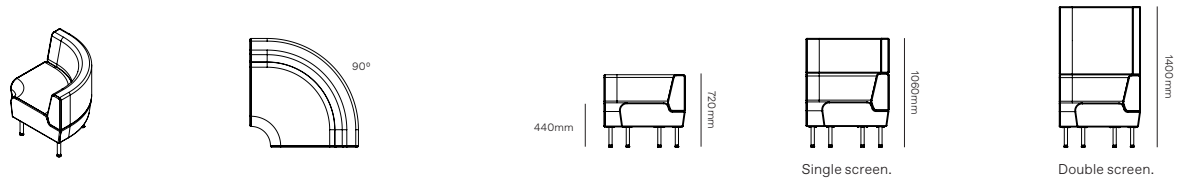

# Drift full module specifications.

Full convex 90° degree module.

Full corner rounded.

Full ottoman straight.

Full ottoman 60° degree.

Full ottoman 90° degree.

# Drift lite module specifications.

Drift lite module seat height & foot detail.

Lite straight module.

Lite concave 60° degree module.

Lite concave 90° degree module.

Lite convex 60° degree module.

# Drift lite module specifications.

Lite convex 90° degree module.

Lite full corner rounded module.

Lite ottoman straight.

Lite 60° degree ottoman.

Lite 90° degree ottoman.