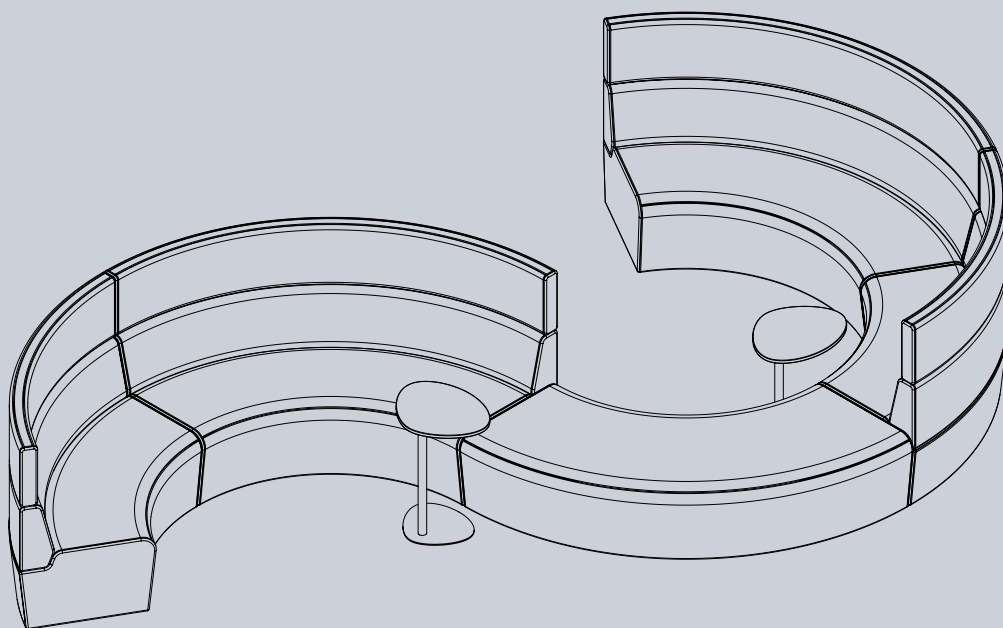

---

aspect

Drift
Specification
Sheet.