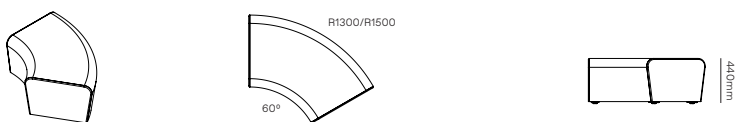

# Drift full module specifications.

Drift full module seat height & foot detail.

Full straight module.

Full concave 60° degree module.

Full concave 90° degree module.

Full convex 60° degree module.

# Drift full module specifications.

Full convex 90° degree module.

Full corner rounded.

Full ottoman straight.

Full ottoman 60° degree.

Full ottoman 90° degree.

# Drift lite module specifications.

Drift lite module seat height & foot detail.

Lite straight module.

Lite concave 60° degree module.

Lite concave 90° degree module.

Lite convex 60° degree module.