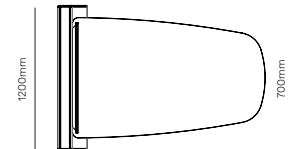

Collab setting unit – 42 inch screen recommended.