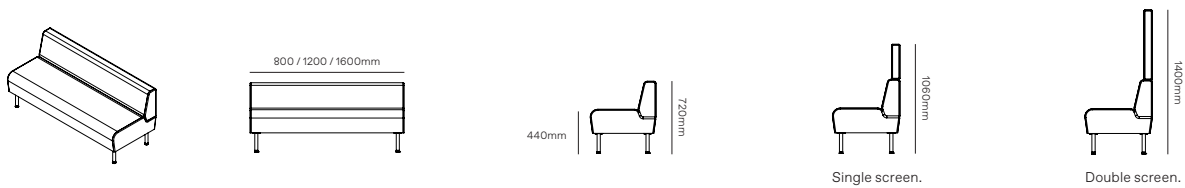

# Drift full module specifications.

Drift full module seat height & foot detail.

Full straight module.

Full concave 60° degree module.

Full concave 90° degree module.

Full convex 60° degree module.

# Drift full module specifications.

Full convex 90° degree module.

Full corner rounded.

Full ottoman straight.

Full ottoman 60° degree.

Full ottoman 90° degree.

# Drift lite module specifications.

Drift lite module seat height & foot detail.

Lite straight module.

Lite concave 60° degree module.

Lite concave 90° degree module.

Lite convex 60° degree module.