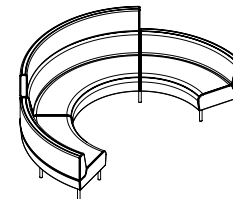

Configuration 06.

- 1x lite 1500R 90° concave, single screen
- 2x lite 1500R 60° concave