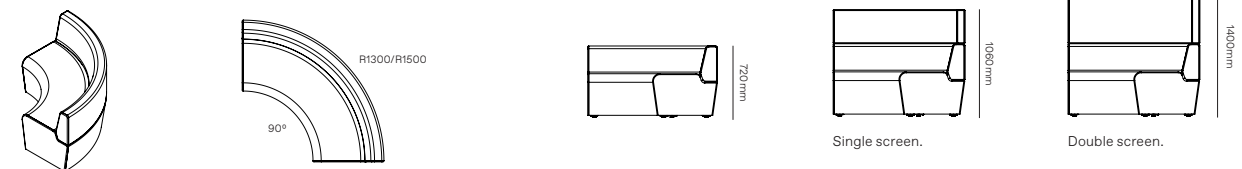

# Drift full module specifications.

Drift full module seat height & foot detail.

Full straight module.

Full concave 60° degree module.

Full concave 90° degree module.

Full convex 60° degree module.

# Drift full module specifications.

Full convex 90° degree module.

Full corner rounded.

Full ottoman straight.

Full ottoman 60° degree.

Full ottoman 90° degree.