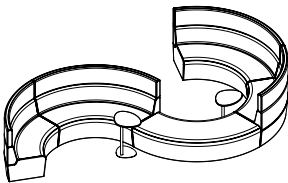

# Example configurations.

**Configuration 01.**

- 1x 1200W full straight, single screen
- 1x 1300R full 90° concave, single screen
- 2x 1200W full straight
- 1x 1300R full 90° convex

**Configuration 05.**

- 2x lite 1500R 90° concave, single screen
- 1x lite 1500R 60° concave, single screen
- 1x lite 1500R 60° ottoman

**Configuration 02.**

- 2x 1500R full 90° concave, single screen
- 1x 1500R full 90° ottoman
- 2x 1500R full 60° concave, single screen