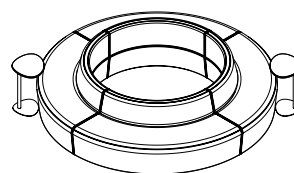

Configuration 08.

- 4x full 90° 1500R convex