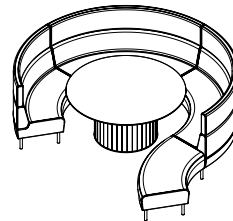

Configuration 05.

- 2x lite 1500R 90° concave, single screen
- 1x lite 1500R 60° concave, single screen
- 1x lite 1500R 60° ottoman