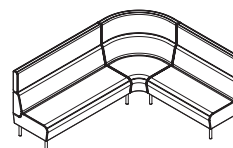

Configuration 07.

- 1x lite 1600W straight, single screen
- 1x lite corner, single screen
- 1x lite 1200W straight, single screen