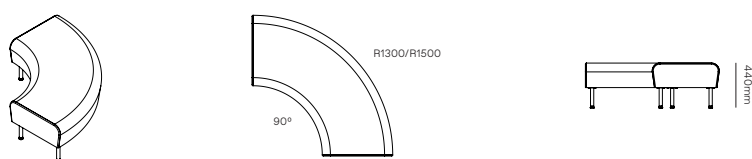

# Drift full module specifications.

Full convex 90° degree module.

Full corner rounded.

Full ottoman straight.

Full ottoman 60° degree.

Full ottoman 90° degree.

# Drift lite module specifications.

Drift lite module seat height & foot detail.

Lite straight module.

Lite concave 60° degree module.

Lite concave 90° degree module.

Lite convex 60° degree module.

# Drift lite module specifications.

Lite convex 90° degree module.

Lite full corner rounded module.

Lite ottoman straight.

Lite 60° degree ottoman.

Lite 90° degree ottoman.