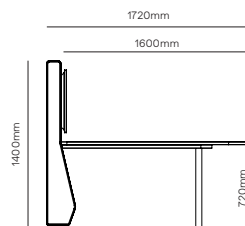

Collab setting unit – 42 inch screen recommended.