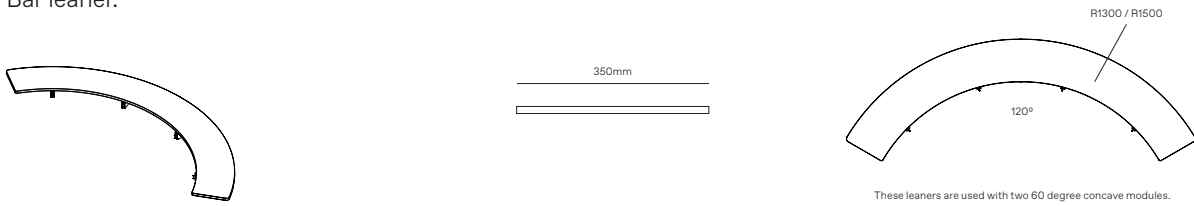

Drift accessories specifications.

Bar leaner.