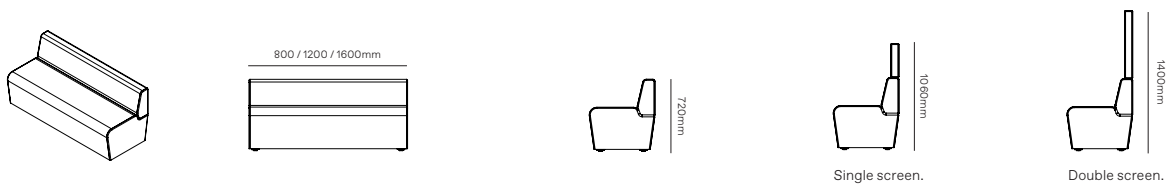

# Drift full module specifications.

Drift full module seat height & foot detail.

Full straight module.

Full concave 60° degree module.

Full concave 90° degree module.

Full convex 60° degree module.