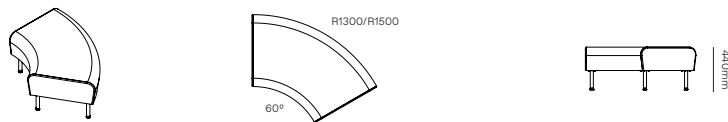

# Drift lite module specifications.

Drift lite module seat height & foot detail.

Lite straight module.

Lite concave 60° degree module.

Lite concave 90° degree module.

Lite convex 60° degree module.

# Drift lite module specifications.

Lite convex 90° degree module.

Lite full corner rounded module.

Lite ottoman straight.

Lite 60° degree ottoman.

Lite 90° degree ottoman.