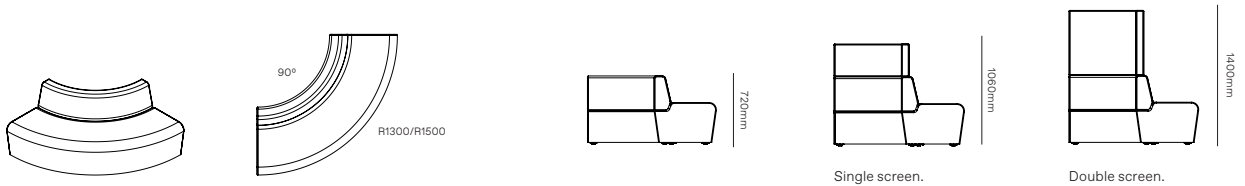

# Drift full module specifications.

Drift full module seat height & foot detail.

Full straight module.

Full concave 60° degree module.

Full concave 90° degree module.

Full convex 60° degree module.

# Drift full module specifications.

Full convex 90° degree module.

Full corner rounded.

Full ottoman straight.

Full ottoman 60° degree.

Full ottoman 90° degree.