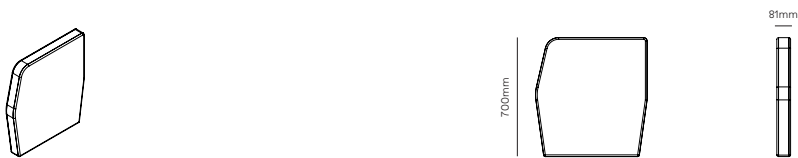

Armrest full.