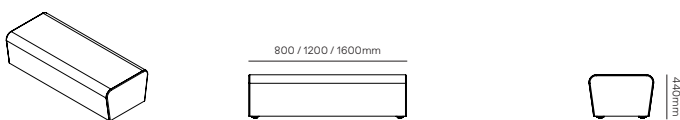

# Drift full module specifications.

Full convex 90° degree module.

Full corner rounded.

Full ottoman straight.

Full ottoman 60° degree.

Full ottoman 90° degree.