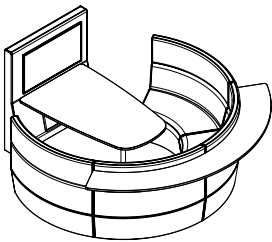

Drift Collab setting specifications.

Collab setting with media unit.