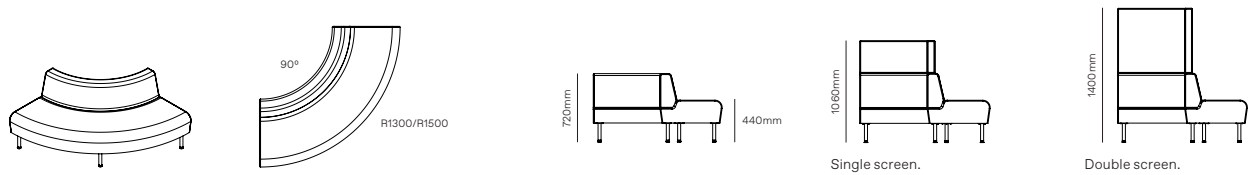

# Drift full module specifications.

Drift full module seat height & foot detail.

Full straight module.

Full concave 60° degree module.

Full concave 90° degree module.

Full convex 60° degree module.

# Drift full module specifications.

Full convex 90° degree module.

Full corner rounded.

Full ottoman straight.

Full ottoman 60° degree.

Full ottoman 90° degree.

# Drift lite module specifications.

Drift lite module seat height & foot detail.

Lite straight module.

Lite concave 60° degree module.

Lite concave 90° degree module.

Lite convex 60° degree module.

# Drift lite module specifications.

Lite convex 90° degree module.

Lite full corner rounded module.

Lite ottoman straight.

Lite 60° degree ottoman.

Lite 90° degree ottoman.