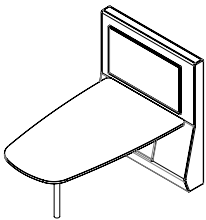

Media unit.

Collab setting unit – 42 inch screen recommended.