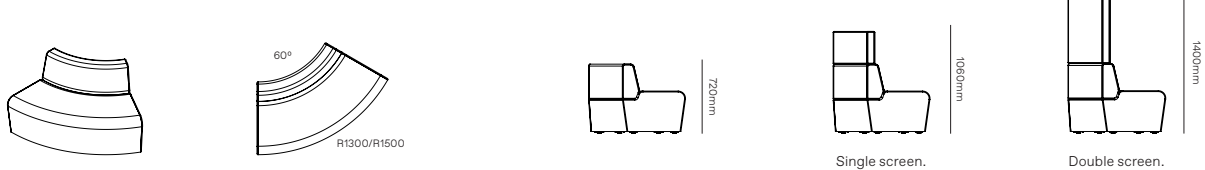

# Drift full module specifications.

Drift full module seat height & foot detail.

Full straight module.

Full concave 60° degree module.

Full concave 90° degree module.

Full convex 60° degree module.

# Drift full module specifications.

Full convex 90° degree module.

Full corner rounded.

Full ottoman straight.

Full ottoman 60° degree.

Full ottoman 90° degree.